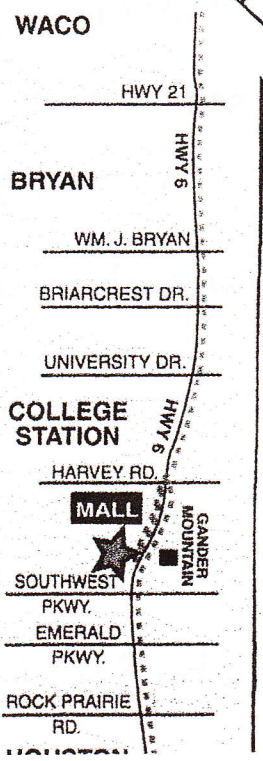

Name:-----

Address:-----

City:----- State----- zip code-----

Combo: \$ 25.00 only

wingo and combo \$ 35.00

Bryan

College Station

Bowling

**Hwy. 6
To Houston**

From Waco on HWY 6, go toward College Station. Exit Harvey Road and stay on FRONTAGE road. GRAND STATION will be on your right, past Post Oak Mall.

From Houston on HWY 6, go toward Bryan. Exit Harvey Road. Do a U-TURN under the underpass heading back toward Houston. Stay on the FRONTAGE road. GRAND STATION will be on your right, past Post Oak Mall.