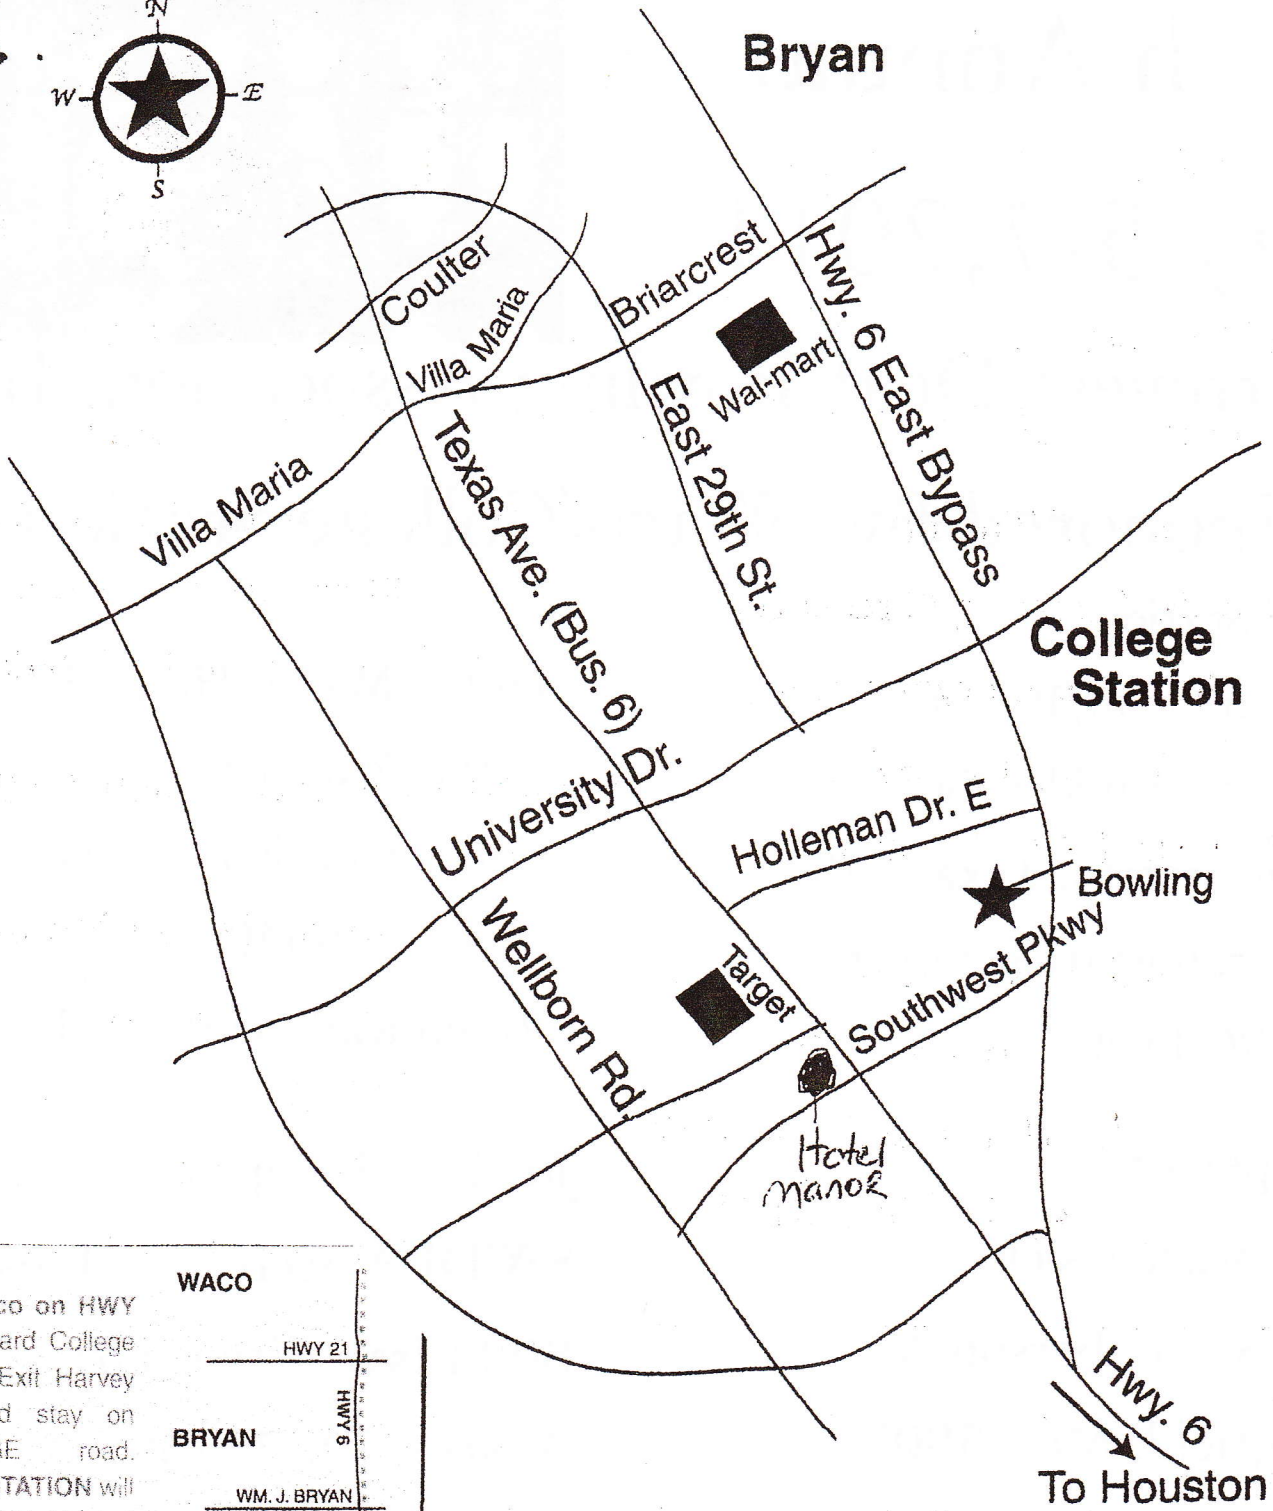

Name:-----

Address:-----

City:----- State----- zip code-----

Combo: \$ 25.00 only

wingo and combo \$ 35.00

Bryan

College Station

Bowling

**Hwy. 6
To Houston**

From Waco on HWY 6, go toward College Station. Exit Harvey Road and stay on FRONTAGE road. GRAND STATION will be on your right, past Post Oak Mall.

From Houston on HWY 6, go toward Bryan. Exit Harvey Road. Do a U-TURN under the underpass heading back toward Houston. Stay on the FRONTAGE road. GRAND STATION will be on your right, past Post Oak Mall.